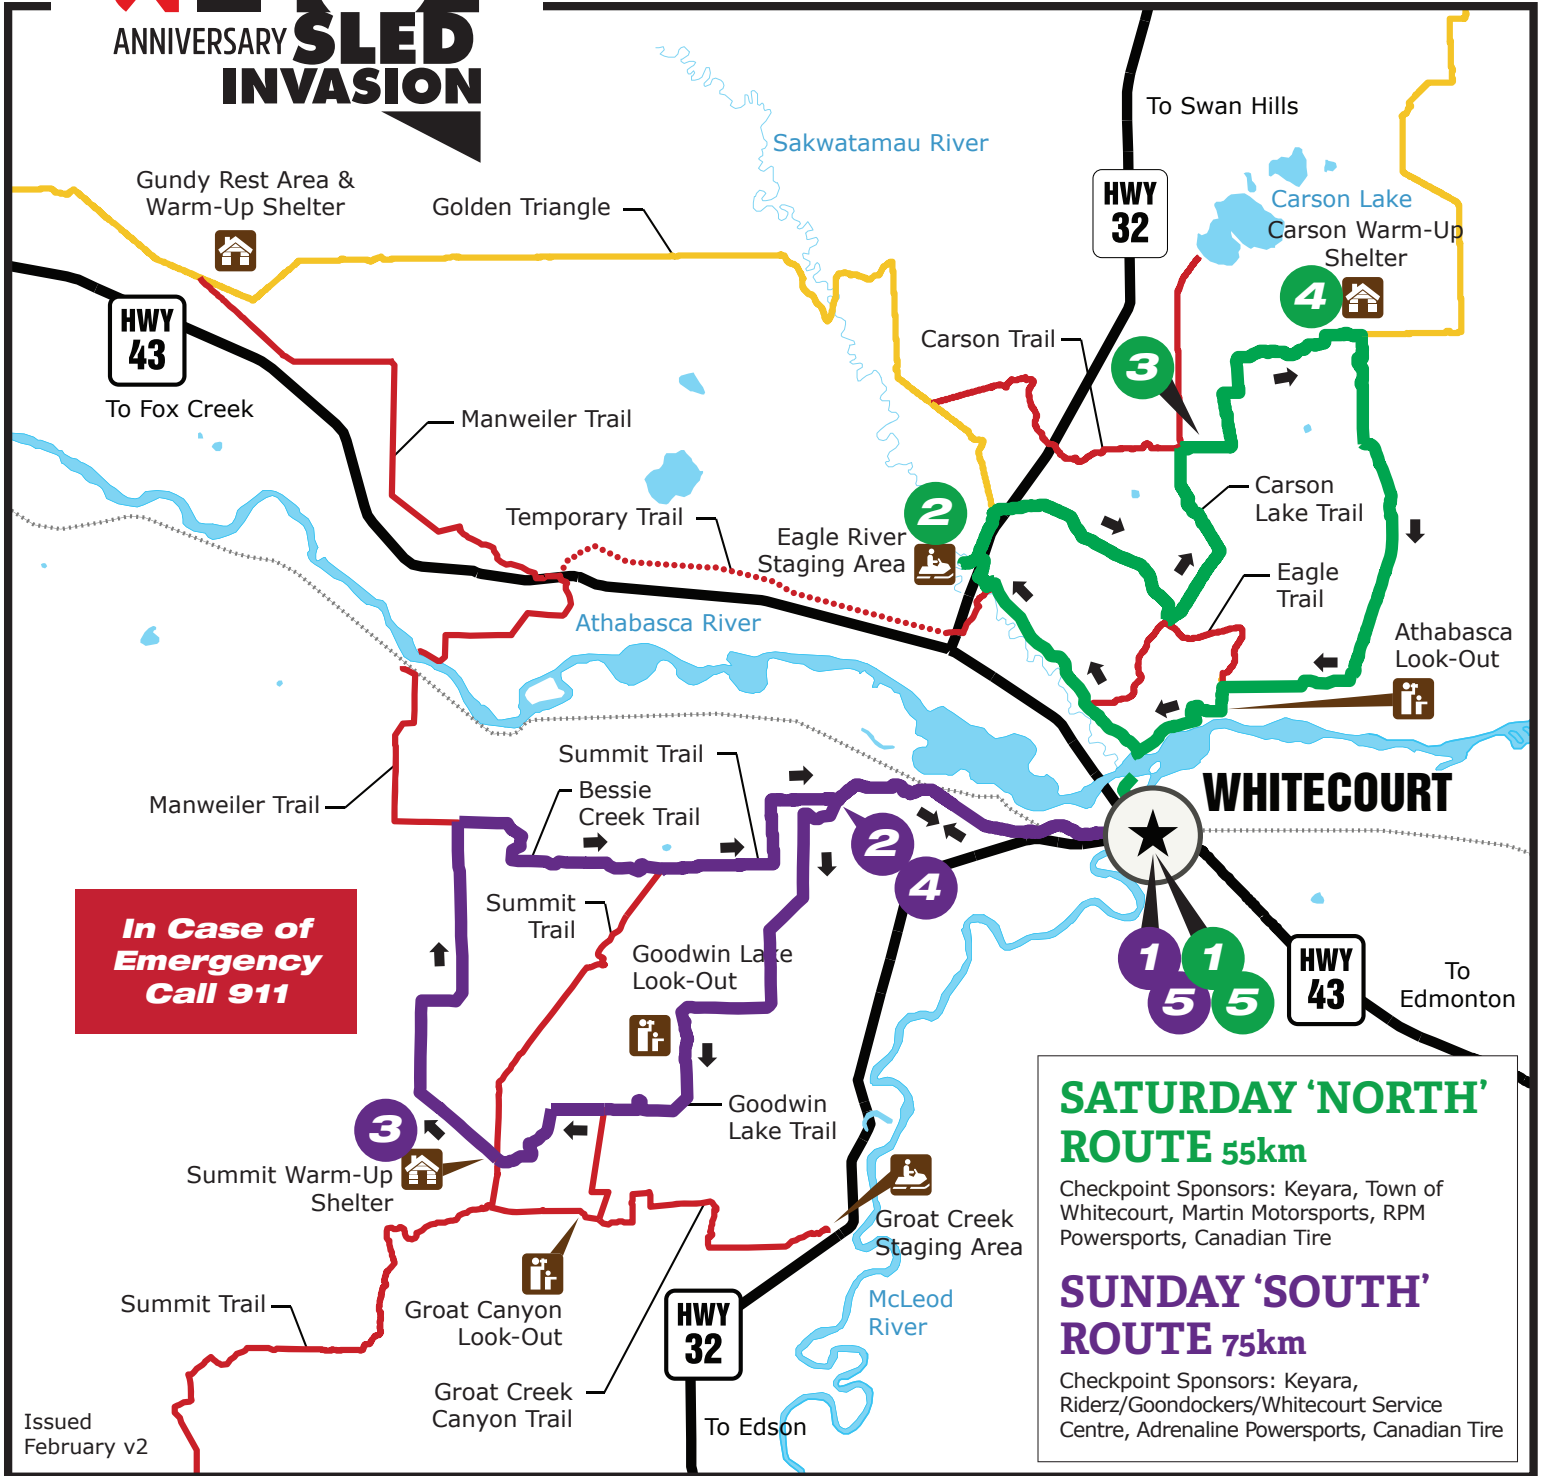

2020 FAMILY SNOWMOBILE RALLY

RALLY ROUTES FEBRUARY 15 & 16

MAP LEGEND

- Saturday 'North' Route 55km
- Sunday South' Route 75km
- Snowmobile Trail
- Golden Triangle
- Rally Route Direction
- ↔ 2-Way Traffic on Rally Route
- - - Railway