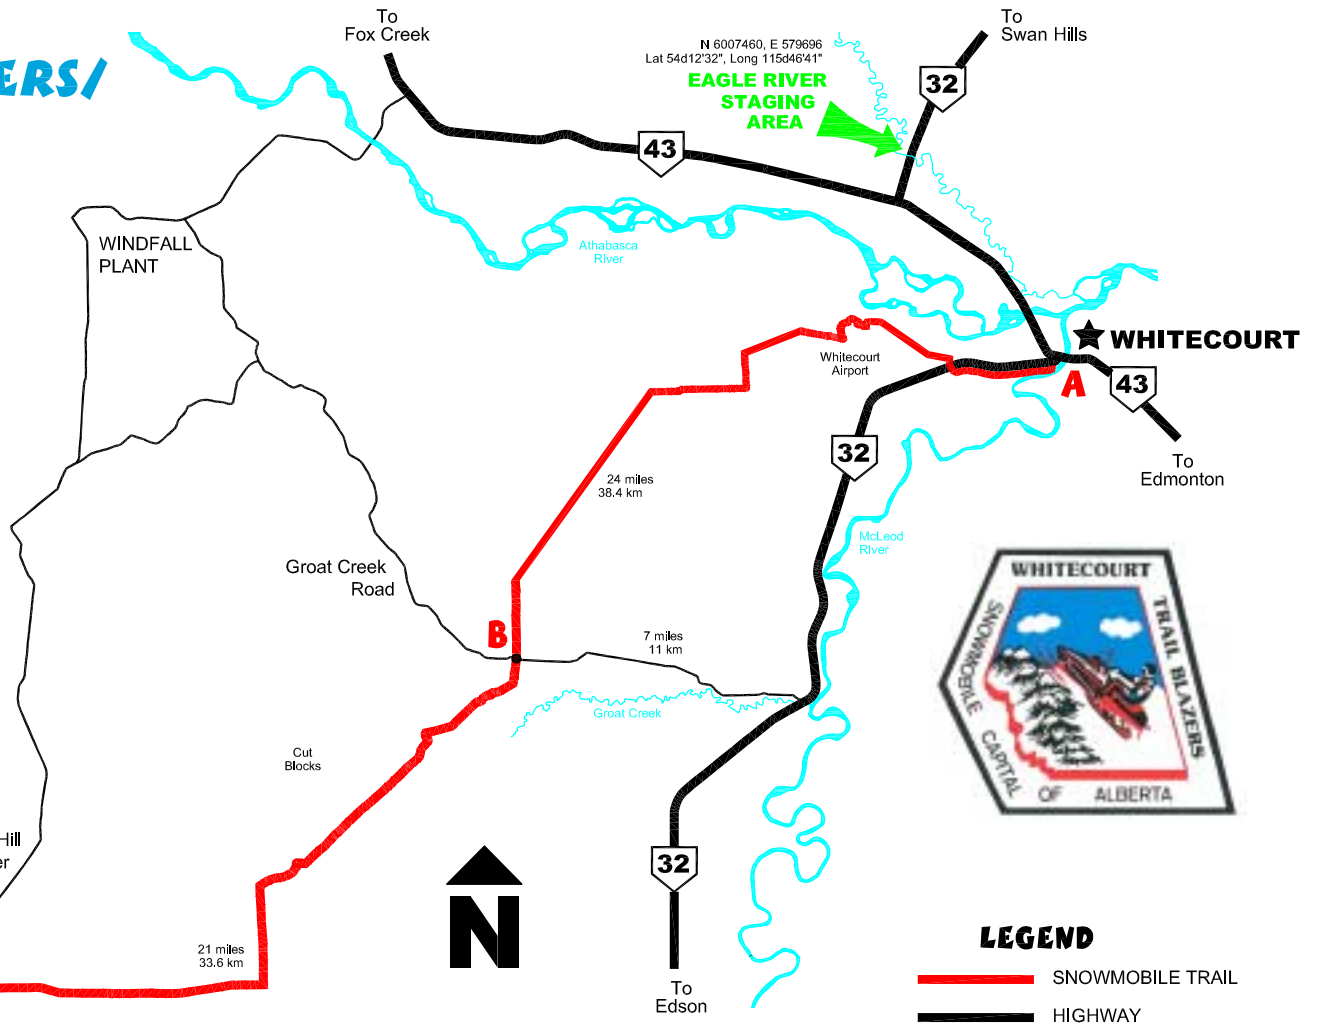

WHITECOURT TRAILBLAZERS/ EDSON SNO-SEEKERS SILVER SUMMIT TRAIL

www.altasnowmobile.ab.ca
phone. (780) 427-2695

WHITECOURT RCMP
778-5454
EDSON RCMP
723-8800

KNIGHT
COMPRESSOR

Road to
Edson
**SILVER
SUMMIT**
Trail to
Edson

FOOD, EMERGENCY FUEL, PHONE, HOTEL,
RESTAURANT, LOUNGE
1-888-754-9944 or 780-906-4091

LEGEND

- SNOWMOBILE TRAIL
- HIGHWAY
- ROADS

GPS POINTS - UTM NAD 83 ZONE 11

●	Northing	Easting	Latitude	Longitude	
A	5999210	584840	54d08.040'	115d42.090'	WHITECOURT
B	5989297	566102	54d02.860'	115d59.424'	GROAT CREEK ROAD
C	5977989	545022	53d56.899'	116d18.840'	TOM HILL TOWER ROAD
D	5977271	537230	53d56.549'	116d25.968'	KNIGHT COMPRESSOR ROAD
E	5971675	528629	53d53.564'	116d33.862'	SILVER SUMMIT